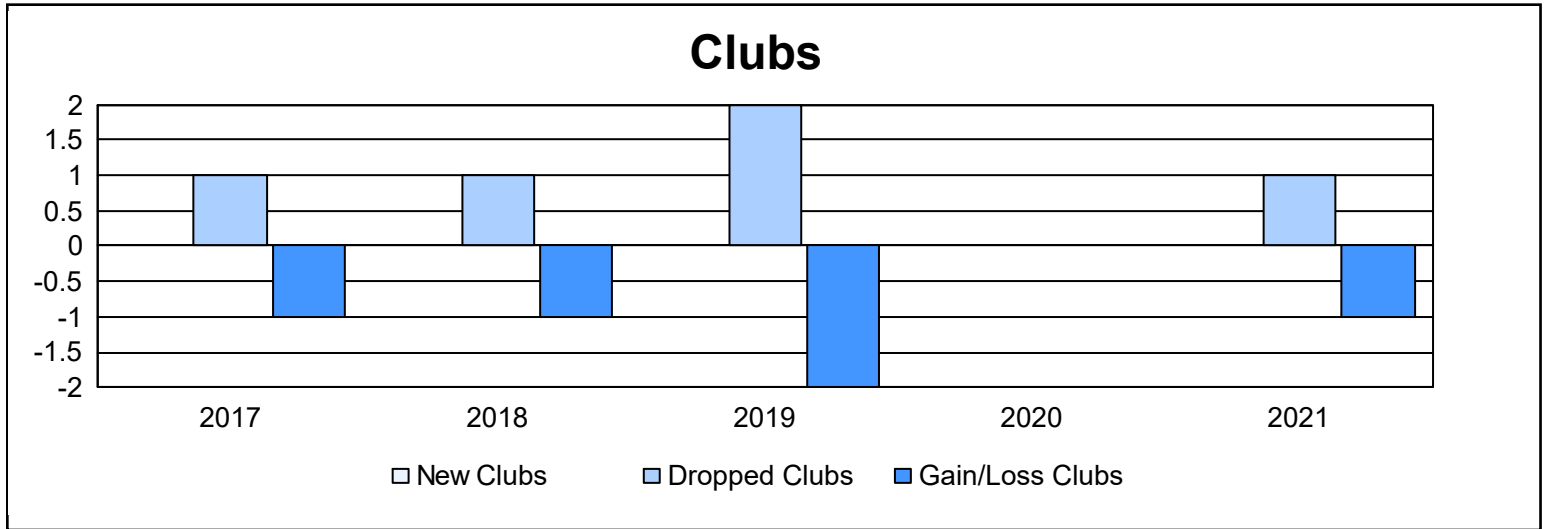

Year	New Clubs	Dropped Clubs	Gain/ Loss Clubs	New Members	Charter Members	Reinstate Members	Transfer Members	Total Member Added	Total Members Dropped	Gain/ Loss Members
2016-2017	0	1	-1	56	0	0	1	57	66	-9
2017-2018	0	1	-1	24	0	3	1	28	65	-37
2018-2019	0	2	-2	33	1	2	1	37	60	-23
2019-2020	0	0	0	28	0	2	0	30	47	-17
2020-2021	0	1	-1	15	0	2	1	18	61	-43
<b>Average</b>	<b>0</b>	<b>1</b>	<b>-1</b>	<b>31</b>	<b>0</b>	<b>2</b>	<b>1</b>	<b>34</b>	<b>60</b>	<b>-26</b>

### Membership Composition June 2021 Cumulative