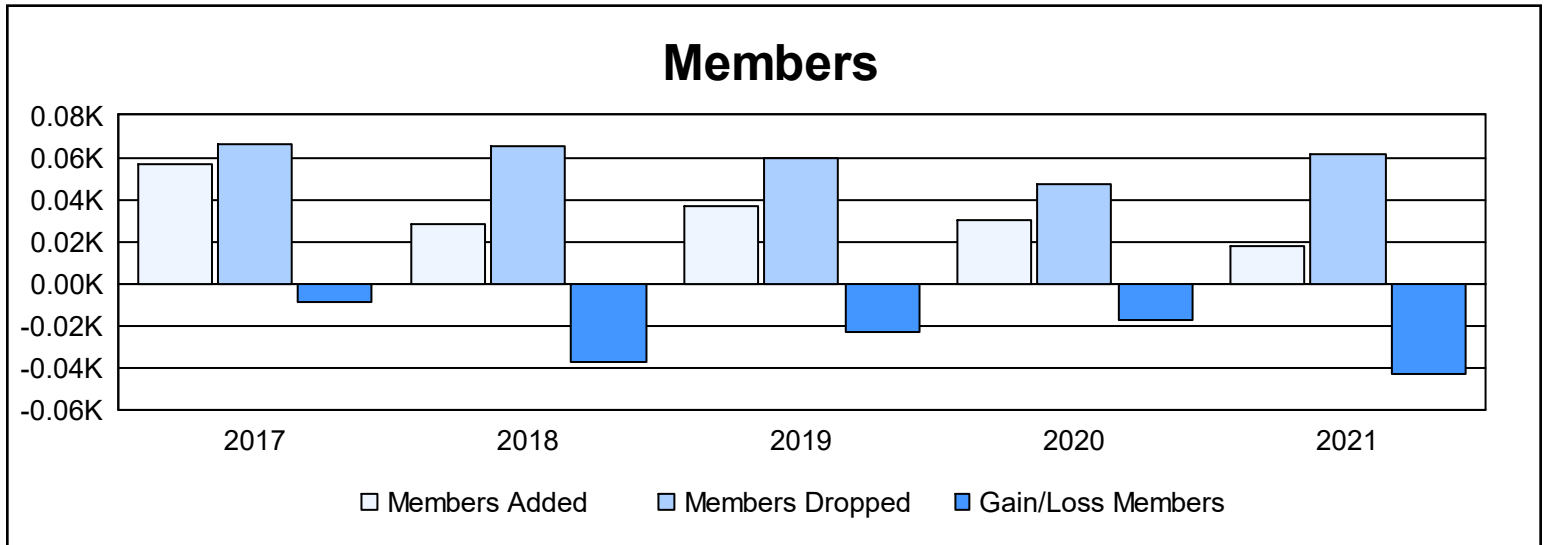

Year	New Clubs	Dropped Clubs	Gain/ Loss Clubs	New Members	Charter Members	Reinstate Members	Transfer Members	Total Member Added	Total Members Dropped	Gain/ Loss Members
2016-2017	0	1	-1	56	0	0	1	57	66	-9
2017-2018	0	1	-1	24	0	3	1	28	65	-37
2018-2019	0	2	-2	33	1	2	1	37	60	-23
2019-2020	0	0	0	28	0	2	0	30	47	-17
2020-2021	0	1	-1	15	0	2	1	18	61	-43
<b>Average</b>	<b>0</b>	<b>1</b>	<b>-1</b>	<b>31</b>	<b>0</b>	<b>2</b>	<b>1</b>	<b>34</b>	<b>60</b>	<b>-26</b>

### Membership Composition June 2021 Cumulative