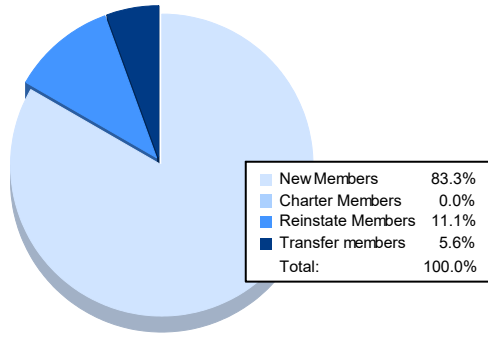

Year	New Clubs	Dropped Clubs	Gain/ Loss Clubs	New Members	Charter Members	Reinstate Members	Transfer Members	Total Member Added	Total Members Dropped	Gain/ Loss Members
2016-2017	0	1	-1	56	0	0	1	57	66	-9
2017-2018	0	1	-1	24	0	3	1	28	65	-37
2018-2019	0	2	-2	33	1	2	1	37	60	-23
2019-2020	0	0	0	28	0	2	0	30	47	-17
2020-2021	0	1	-1	15	0	2	1	18	61	-43
<b>Average</b>	<b>0</b>	<b>1</b>	<b>-1</b>	<b>31</b>	<b>0</b>	<b>2</b>	<b>1</b>	<b>34</b>	<b>60</b>	<b>-26</b>

### Membership Composition June 2021 Cumulative